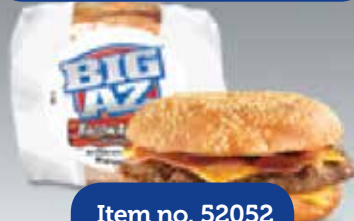

### AdvancePierre Sandwiches

CWD #	Item Description	Pack Size	SRP
52051	Charbroil Cheeseburger	10 8.9 oz	\$4.99
52052	Bacon Cheeseburger 1465-10	10 9.35 oz	\$4.99
54051	Wedge Ham Cheese Club 301051	12 6 oz	\$4.99
54072	Beef Roast & Cheese Big Daddy	12 7.50 oz	\$3.99
54087	Chicken Patty Spicy & Cheese	14 5.4 oz	\$3.29
57270	Sandwich Twin Chili Chz Dogs Big AZ	8 8.5 oz	\$3.99
57273	Sandwich Rib-B-Q Bbq Pork Pierre	12 6.0 oz	\$3.99
57276	Sandwich Cntry Fried Chic W Chz Big AZ	8 9.2 oz	\$4.99
57304	Sandwich Bisc Bcn Egg Chz Hot Ready Brkfst	12 5.6 oz	\$3.69
57306	Sandwich Chick Sriracha Grilled 1460	8 8.5 oz	\$4.99
57308	Sandwich Spicy Brd Chicken Big AZ	8 9.2 oz	\$4.99
57309	Sandwich Pork Rib Big AZ	8 8.6 oz	\$4.99
501266	Sandwich Cheeseburger Angus Ched Big AZ 1475	8 8.7 oz	\$5.49
501267	Sandwich Chicken Spicy W/ Chse Big AZ 0622	8 10.2 oz	\$4.99
501268	Sandwich Bbq Pork Rib Rack Of Ribs Big AZ 0090	8 8.6 oz	\$4.99
501269	Sandwich Chicken Bacon Ched Club Big AZ 1477	8 8.6 oz	\$4.99

# STOCKED AT CASH-WA DISTRIBUTING

**Cheeseburger**

Item no. 52051

**Bacon Cheeseburger**

Item no. 52052

**Ham & Cheese Club Wedge**

Item no. 54051

**Roast Beef & Cheese**