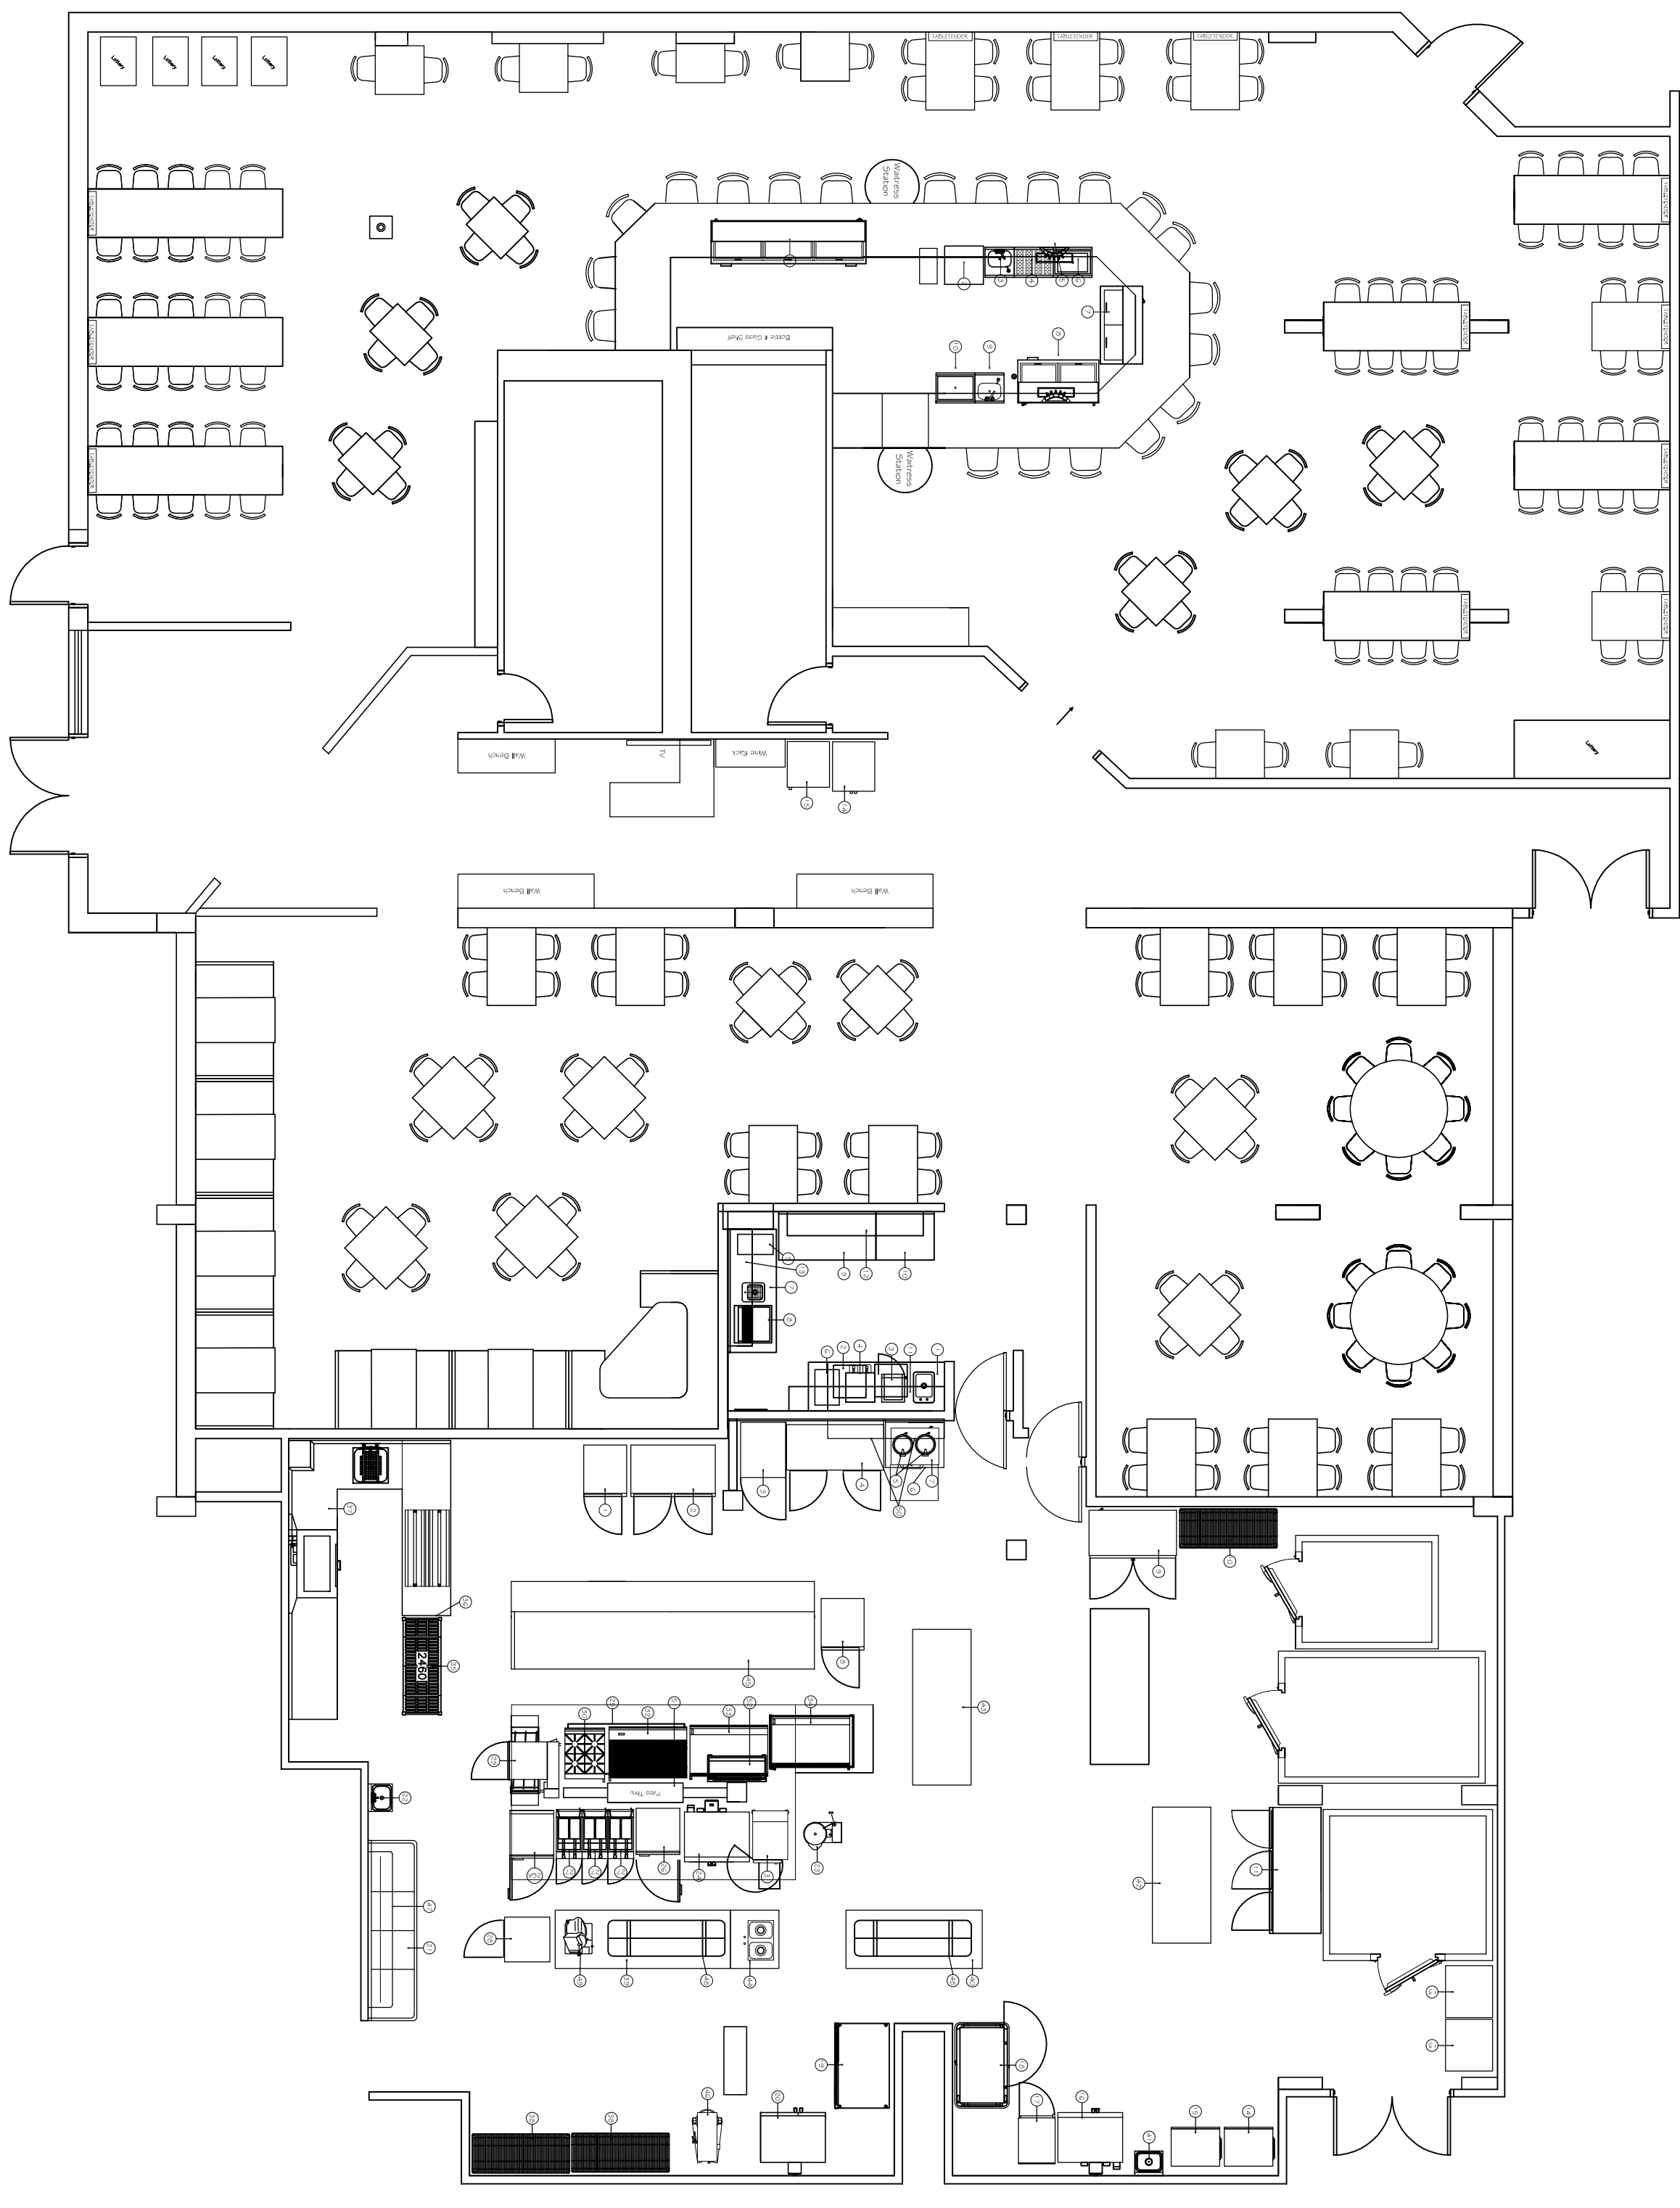

ITEM NO.	ITEM DESCRIPTION
1	Boiler Cover
2	Gas Washer
3	Cold/Hot Station/Drain Sink
4	Drum Board - Glass Back
5	Traytop - By Order
6	Hot Bin
7	Mold Cover
8	Boiler Cover
9	Cold/Hot Station/Drain Sink
10	Hot Bin

ITEM NO.	ITEM DESCRIPTION
1	Waiting Work Table - 20' x 60"
2	Back Dish
3	Hot Dish
4	Cold Dish
5	Capacitor Machine
6	Hot Dish
7	Hot Dish
8	Hot Dish
9	Hot Dish
10	Hot Dish
11	Hot Dish
12	Hot Dish
13	Hot Dish
14	Hot Dish
15	Hot Dish

Revisions	Date	Date

Drawn By: BLE

Scale: Not To Scale

SAMPLE RESTAURANT D
Equipment Plan

This drawing & design is sole property of HRS Foodservice. Any reproduction or misuse without the consent of HRS Foodservice is prohibited. Violators will be prosecuted. This drawing is not to be used for construction purposes.